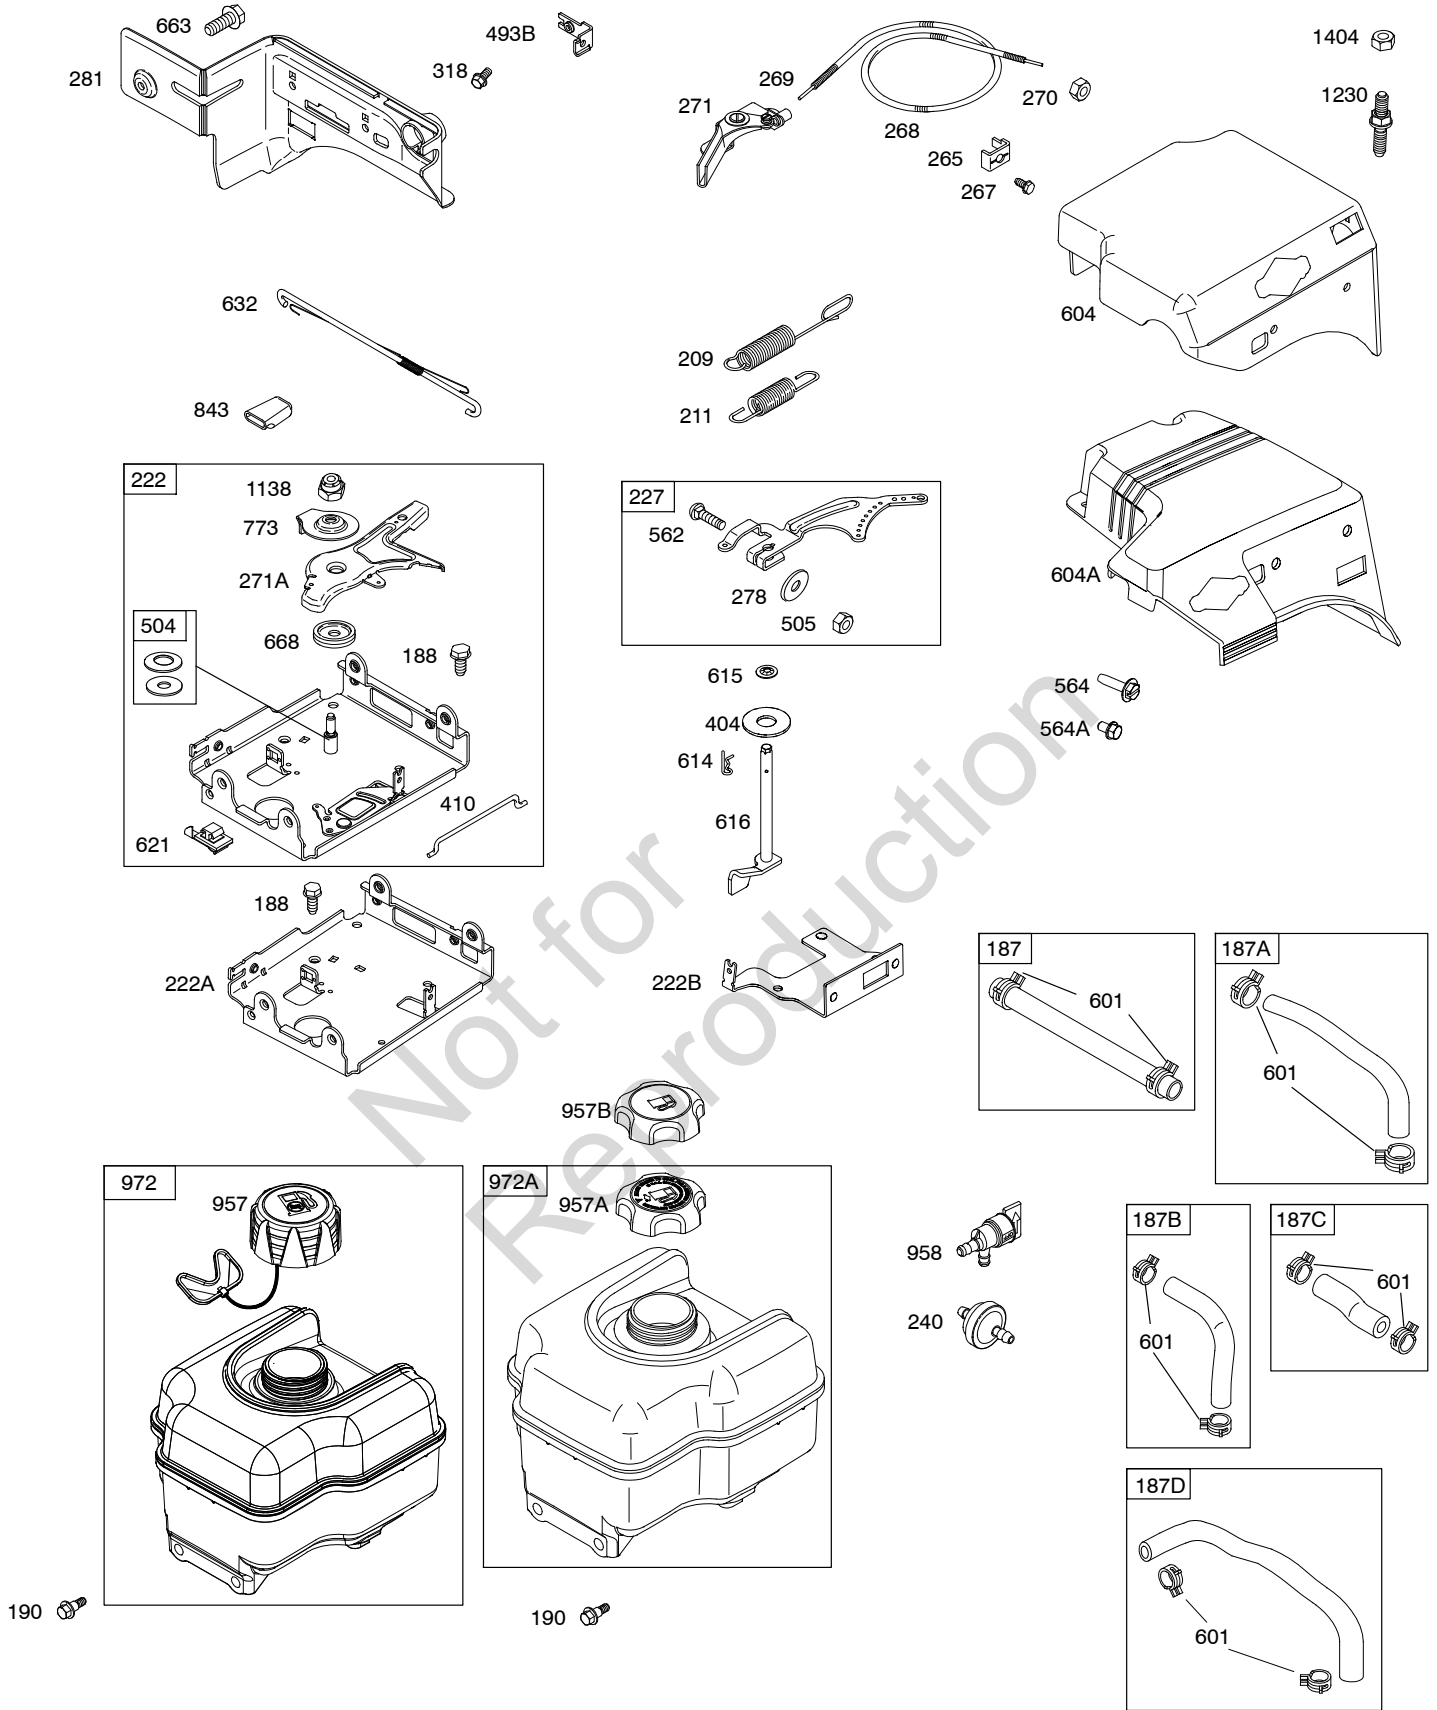

205300

Illustrations cover a range of engines. Parts shown without corresponding text may not be used on your specific engine.
3986-8 Assemblies include all parts shown in frames. 10/24/2012