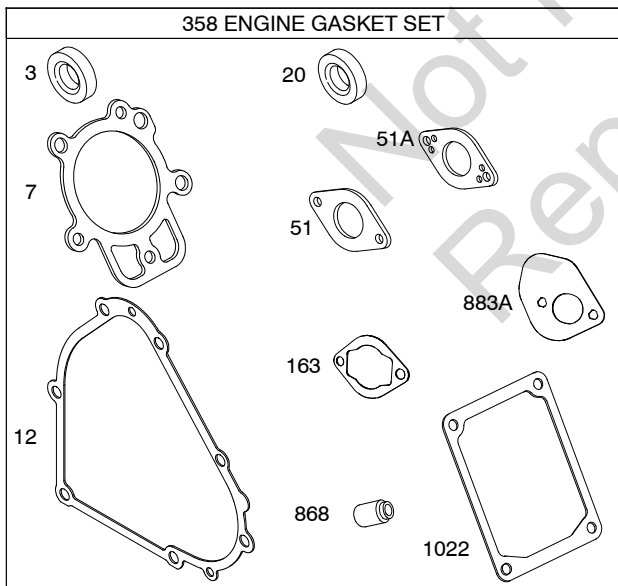

Illustrated Parts List

Model Series

205300

TYPE NUMBERS
0036 through 1549.

TABLE OF CONTENTS

Air Cleaner	5
Alternator	10
Blower Housing/Shrouds	7
Camshaft	2
Carburetor	4
Controls	8
Crankcase Cover	2
Crankshaft	2
Cylinder	2
Cylinder Head	3
Electric Starter	9
Exhaust System	6
Flywheel	7
Fuel Supply	8
Gasket Set - Engine	3
Gasket Set - Valve	3
Gear Reduction	9
Governor Spring	8
Ignition	10
Kit-Carburetor Overhaul	4
Lubrication	2
Operator's Manual	2
Piston/Rings/Connecting Rod	2
Rewind Starter	7
Valves	3
Warning Label	2

1319 WARNING LABEL

REQUIRED when replacing parts with warning labels affixed.

1319A WARNING LABEL

REQUIRED when replacing parts with warning labels affixed.

1058 OPERATOR'S MANUAL

1330 REPAIR MANUAL

1036 EMISSIONS LABEL

718A

Illustrations cover a range of engines. Parts shown without corresponding text may not be used on your specific engine.
 3986-5 Assemblies include all parts shown in frames. 10/24/2012

Illustrations cover a range of engines. Parts shown without corresponding text may not be used on your specific engine.
3986-7 Assemblies include all parts shown in frames. 10/24/2012

DC ONLY	10-16 AMP
474A 	474D 

NOTE: The proper flywheel part number and/or the alternator magnet size will determine the alternator type or output. See repair instruction manual for additional information.