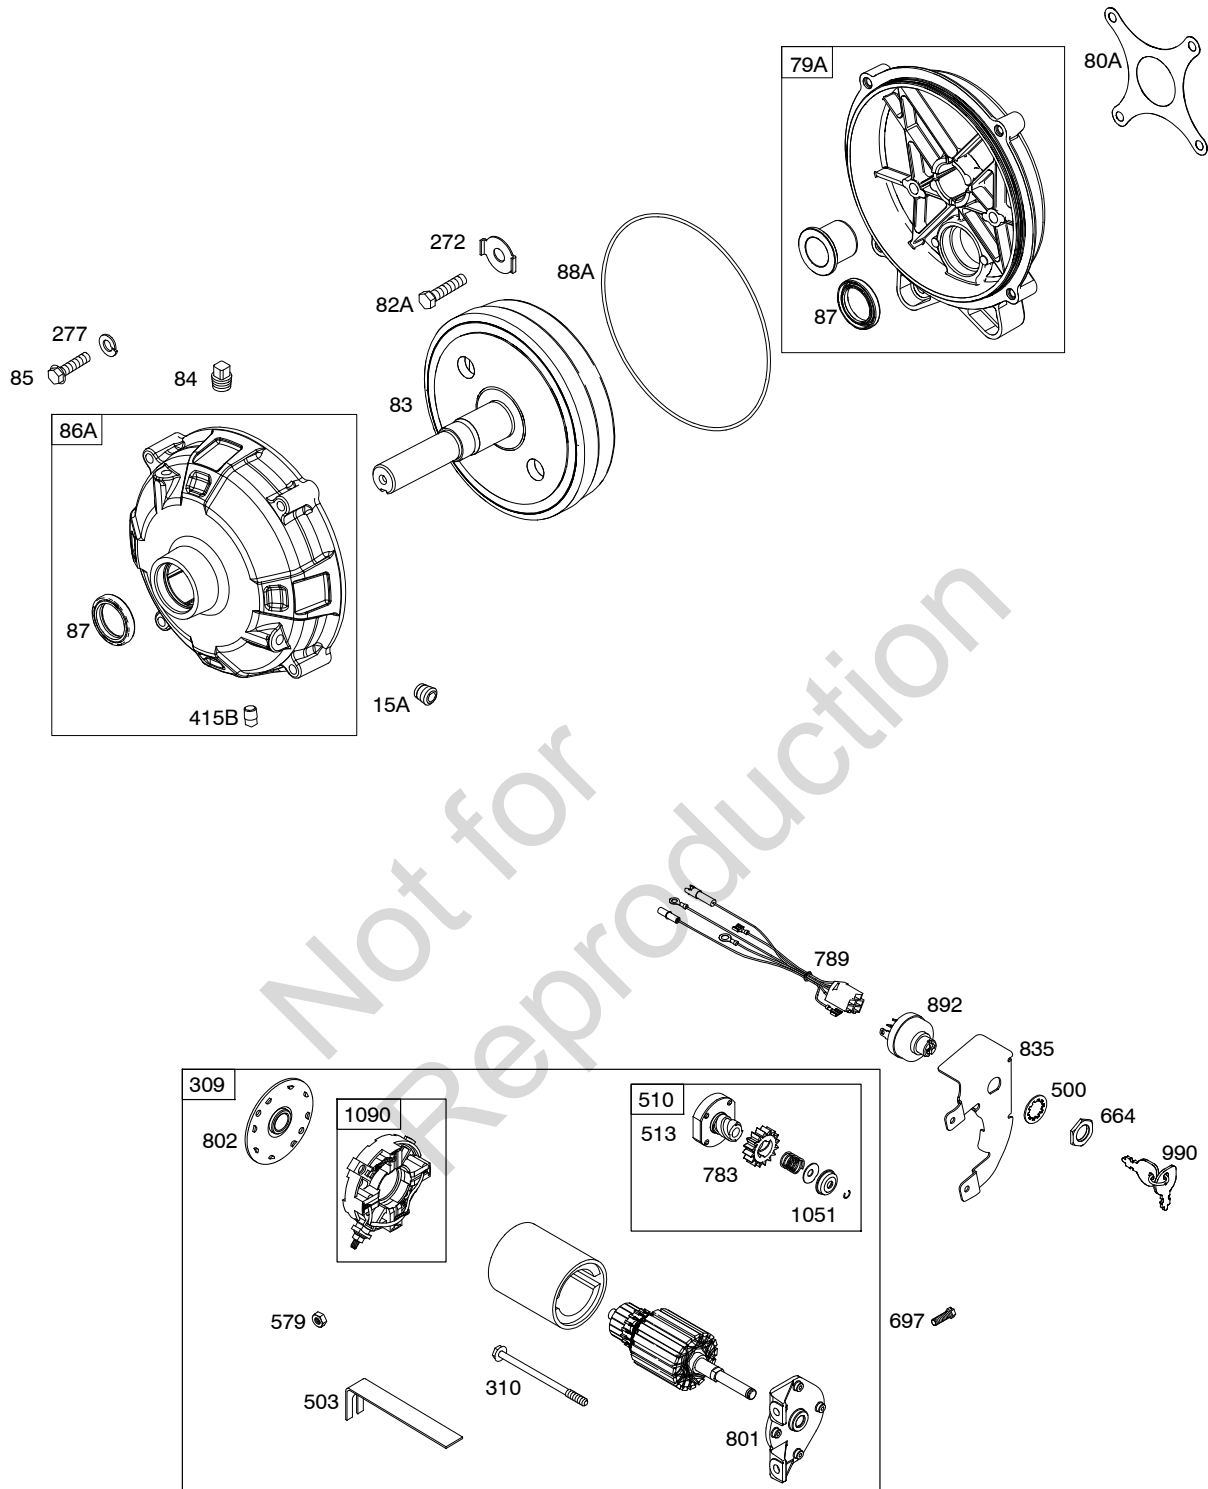

Illustrations cover a range of engines. Parts shown without corresponding text may not be used on your specific engine.
3986-9 Assemblies include all parts shown in frames. 10/24/2012