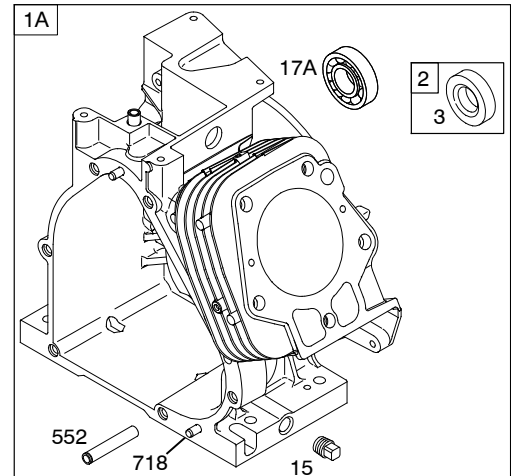

1319 WARNING LABEL

REQUIRED when replacing parts with warning labels affixed.

1319A WARNING LABEL

REQUIRED when replacing parts with warning labels affixed.

1058 OPERATOR'S MANUAL

1330 REPAIR MANUAL