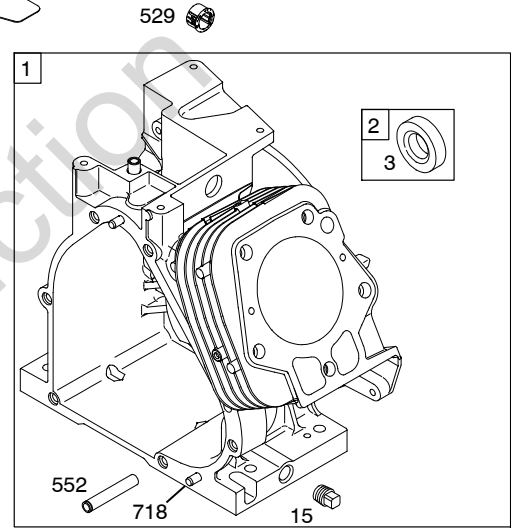

1036 EMISSIONS LABEL