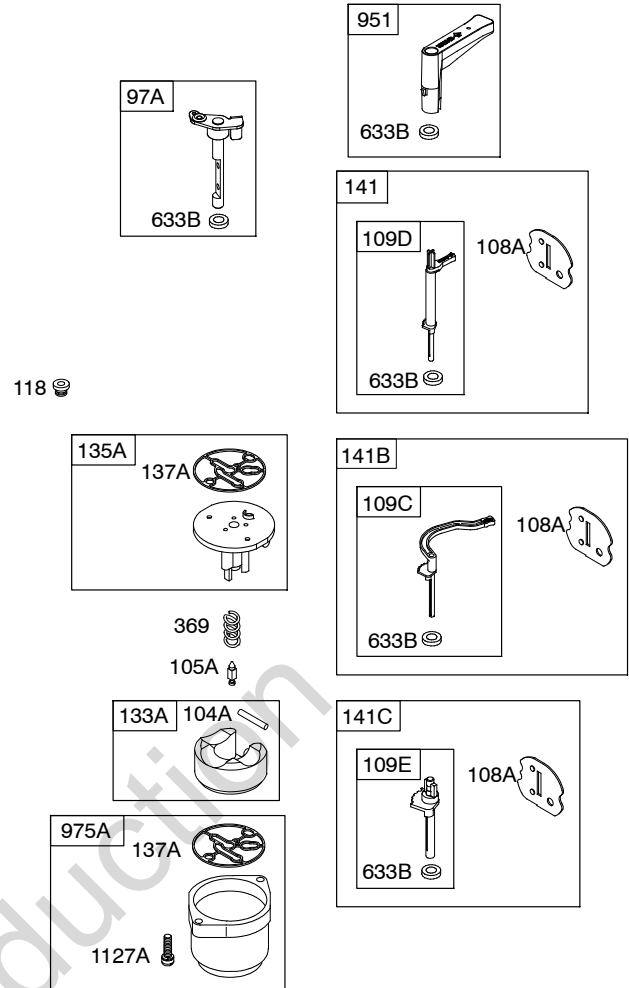

Illustrated Parts List

Model Series

205300

TYPE NUMBERS
0036 through 1549.

TABLE OF CONTENTS

Air Cleaner	5
Alternator	10
Blower Housing/Shrouds	7
Camshaft	2
Carburetor	4
Controls	8
Crankcase Cover	2
Crankshaft	2
Cylinder	2
Cylinder Head	3
Electric Starter	9
Exhaust System	6
Flywheel	7
Fuel Supply	8
Gasket Set - Engine	3
Gasket Set - Valve	3
Gear Reduction	9
Governor Spring	8
Ignition	10
Kit-Carburetor Overhaul	4
Lubrication	2
Operator's Manual	2
Piston/Rings/Connecting Rod	2
Rewind Starter	7
Valves	3
Warning Label	2

1319 WARNING LABEL

REQUIRED when replacing parts with warning labels affixed.

1319A WARNING LABEL

REQUIRED when replacing parts with warning labels affixed.

1058 OPERATOR'S MANUAL

1330 REPAIR MANUAL

1036 EMISSIONS LABEL

718A

Illustrations cover a range of engines. Parts shown without corresponding text may not be used on your specific engine.
 3986-5 Assemblies include all parts shown in frames. 10/24/2012

Illustrations cover a range of engines. Parts shown without corresponding text may not be used on your specific engine.
3986-7 Assemblies include all parts shown in frames. 10/24/2012