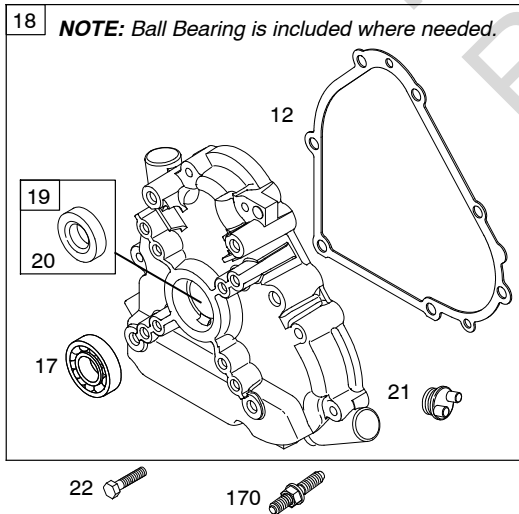

Illustrated Parts List

Model Series

205300

TYPE NUMBERS
0036 through 1549.

TABLE OF CONTENTS

Air Cleaner	5
Alternator	10
Blower Housing/Shrouds	7
Camshaft	2
Carburetor	4
Controls	8
Crankcase Cover	2
Crankshaft	2
Cylinder	2
Cylinder Head	3
Electric Starter	9
Exhaust System	6
Flywheel	7
Fuel Supply	8
Gasket Set - Engine	3
Gasket Set - Valve	3
Gear Reduction	9
Governor Spring	8
Ignition	10
Kit-Carburetor Overhaul	4
Lubrication	2
Operator's Manual	2
Piston/Rings/Connecting Rod	2
Rewind Starter	7
Valves	3
Warning Label	2

1319 WARNING LABEL

REQUIRED when replacing parts with warning labels affixed.

1319A WARNING LABEL

REQUIRED when replacing parts with warning labels affixed.

1058 OPERATOR'S MANUAL

1330 REPAIR MANUAL

1036 EMISSIONS LABEL