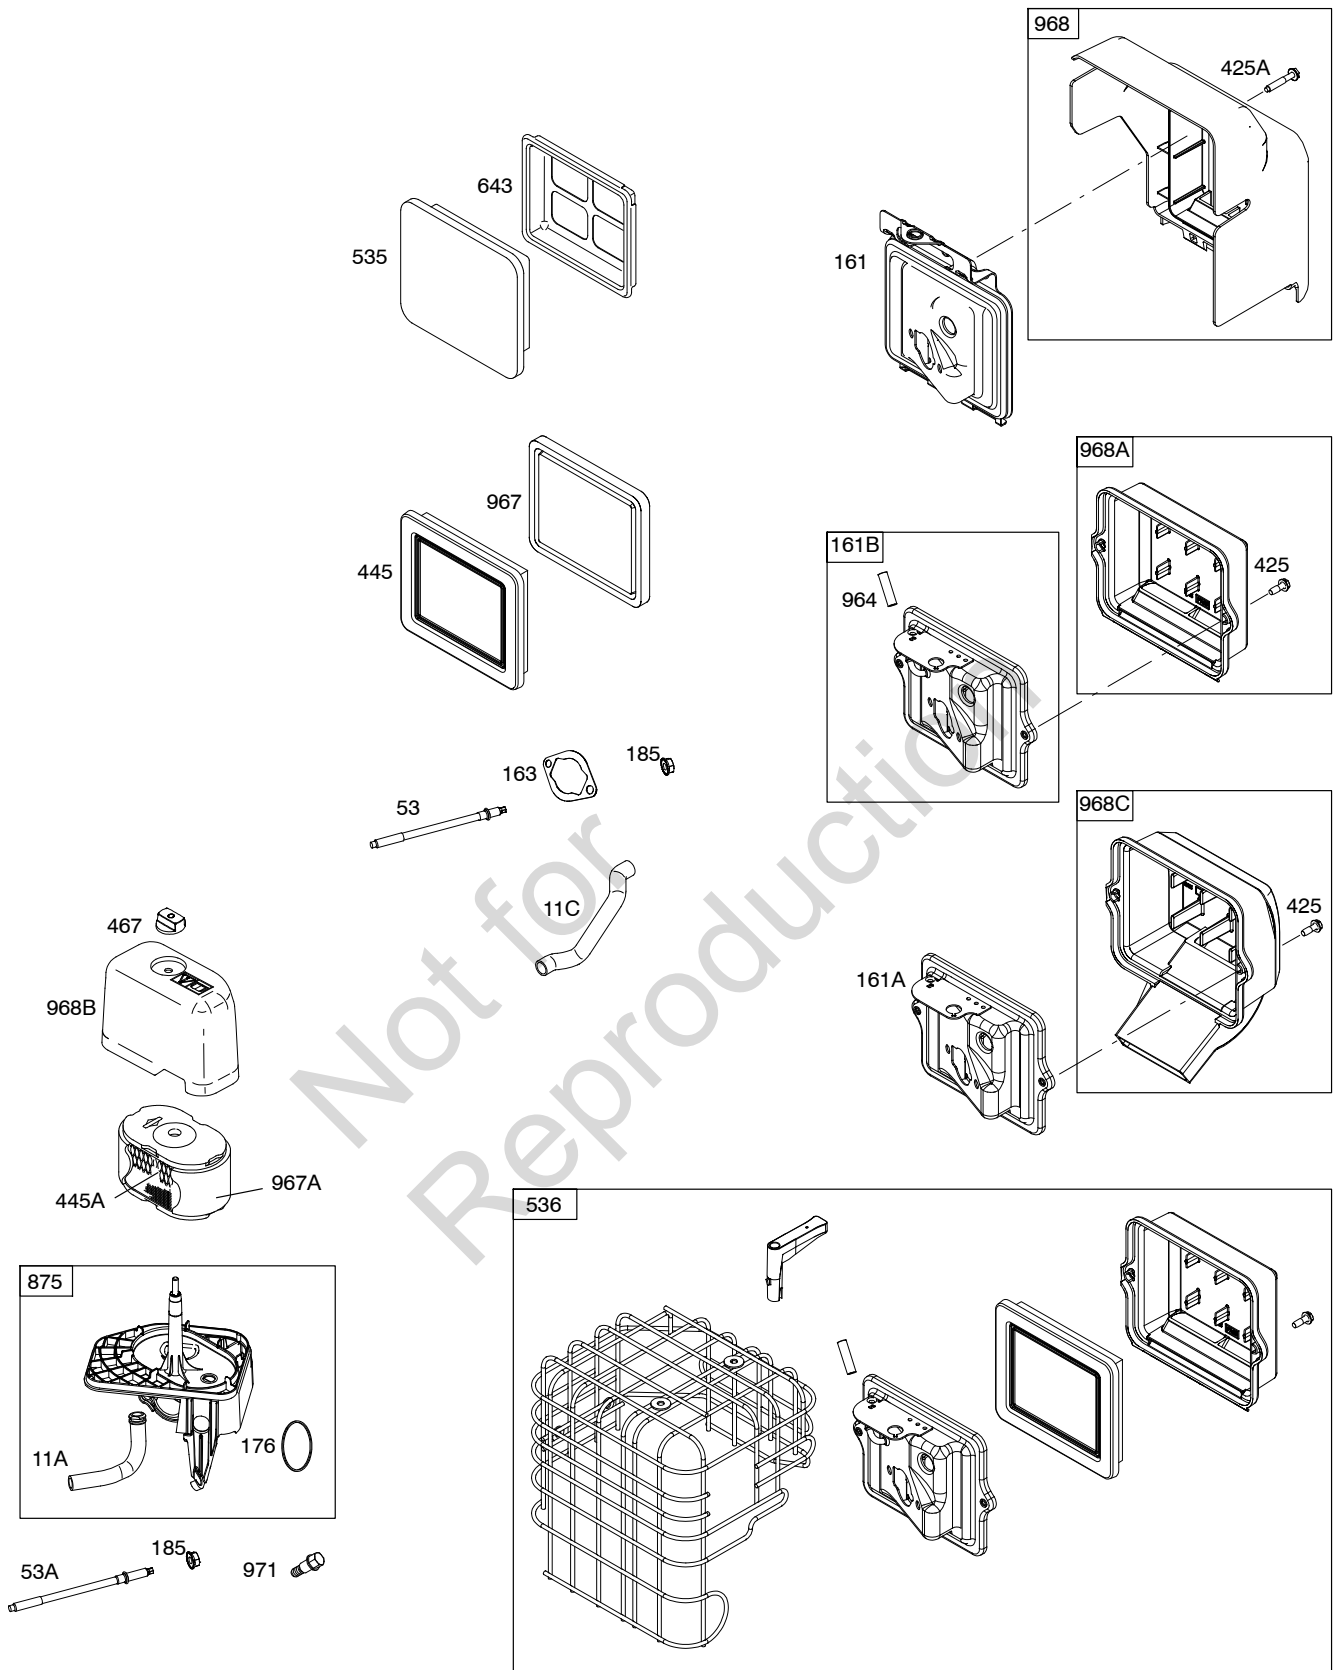

Illustrations cover a range of engines. Parts shown without corresponding text may not be used on your specific engine.
3986-5 Assemblies include all parts shown in frames. 10/24/2012