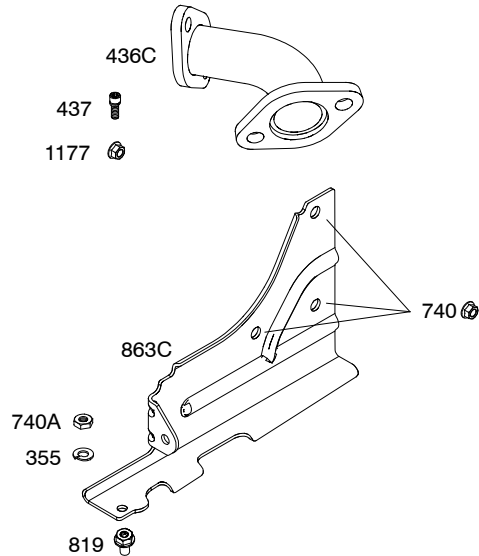

Illustrated Parts List

Model Series

205300

TYPE NUMBERS
0036 through 1549.

TABLE OF CONTENTS

Air Cleaner	5
Alternator	10
Blower Housing/Shrouds	7
Camshaft	2
Carburetor	4
Controls	8
Crankcase Cover	2
Crankshaft	2
Cylinder	2
Cylinder Head	3
Electric Starter	9
Exhaust System	6
Flywheel	7
Fuel Supply	8
Gasket Set - Engine	3
Gasket Set - Valve	3
Gear Reduction	9
Governor Spring	8
Ignition	10
Kit-Carburetor Overhaul	4
Lubrication	2
Operator's Manual	2
Piston/Rings/Connecting Rod	2
Rewind Starter	7
Valves	3
Warning Label	2

1319 WARNING LABEL

REQUIRED when replacing parts with warning labels affixed.

1319A WARNING LABEL

REQUIRED when replacing parts with warning labels affixed.

1058 OPERATOR'S MANUAL

1330 REPAIR MANUAL

1036 EMISSIONS LABEL

718A

Illustrations cover a range of engines. Parts shown without corresponding text may not be used on your specific engine.
 3986-5 Assemblies include all parts shown in frames. 10/24/2012

Illustrations cover a range of engines. Parts shown without corresponding text may not be used on your specific engine.
3986-7 Assemblies include all parts shown in frames. 10/24/2012